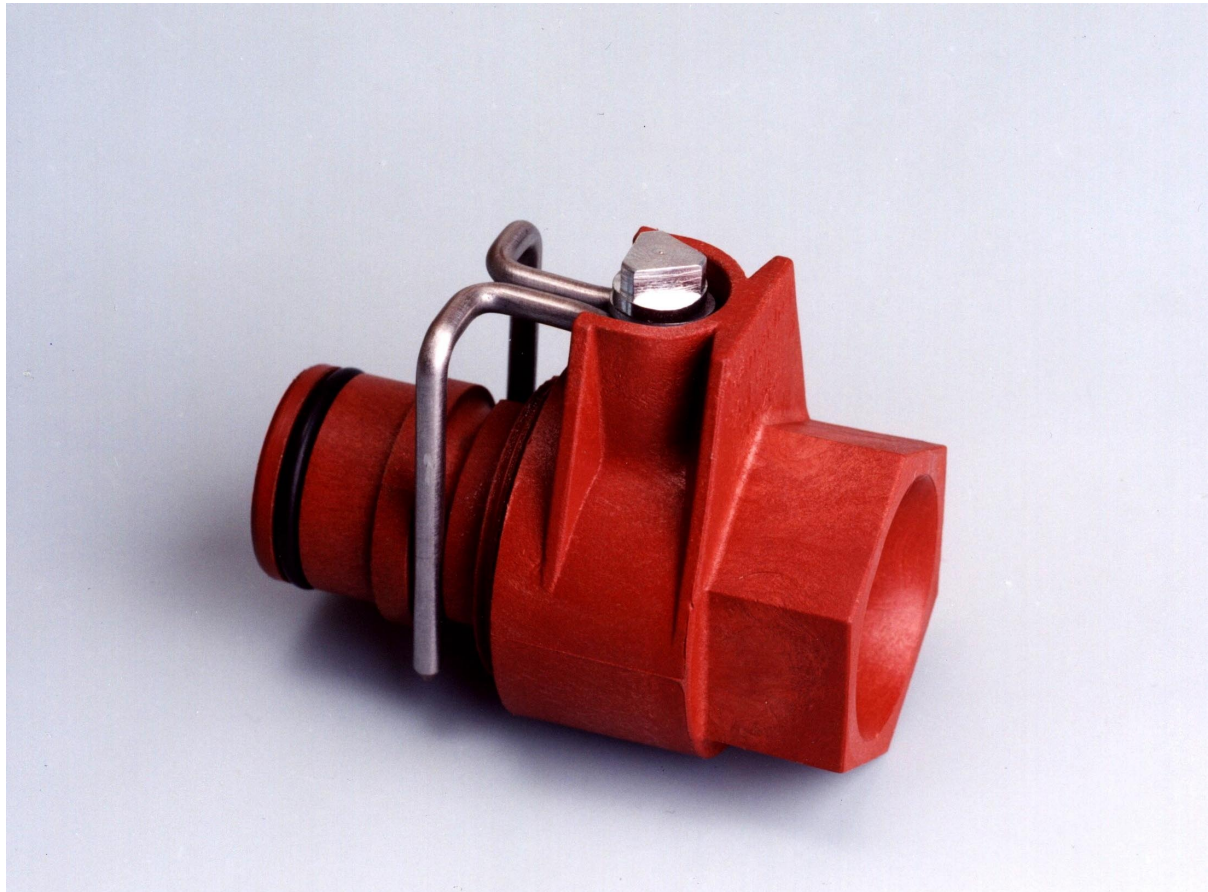

HAMACHER QUICK-CONNECTOR TYPE HA-LSA

Cable lead-in for all (Sch) and
(Ex) connections for electrical equipment

Technical Data:

Length, total	approx. 85 mm
Length, installed	approx. 50 mm
Diameter	approx. 46 mm
Weight	200 - 400 g
Material	St 42 / polyamide